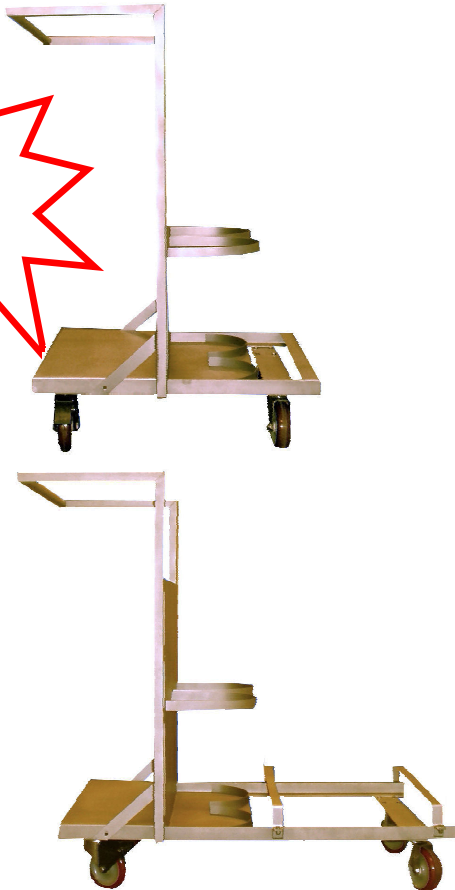

BETTER WATER LLC

Portable R.O. Carts

Portable R.O. Carts

Better Water LLC has your solution for making your portable RO system truly portable. Our Short and Extended carts allow for easy moving of the RO and dialysis machine and the supporting carbon and softener tanks from location to location. Strong, light weight and silent, these carts are the perfect long lasting accessory allowing easy one person movement and when it's not being moved, you'll rest assured it will be where you left it due to its locking casters.

With
Stainless
Steel
Frame!

Short cart

Extended cart

Standard Features

- Rugged, long lasting Stainless Steel frame
- Bead blasted
- Rust inhibited
- Silent non-marking wheels
- Two locking casters
- Short carts for the portable RO and pretreatment
- Extended carts will support the RO, pretreatment AND the Dialysis machine.